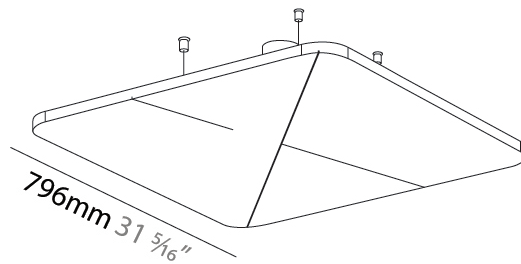

GENERAL

Series: Quantum Acoustic Light Panel

Brand: Prolicht

Division: Architectural

Mounting Type: Suspension

Mounting Location: Ceiling

Subcategory: Acoustic

PHYSICAL

Shape: Round

Length (mm): 796

Length (in): 31 5/16

Width (mm): 796

Width (in): 31 5/16

Height (mm): 54

Height (in): 2 1/8

Light Distribution: Indirect

Fixture Finish: SSR / BKV / CWI / CRY / HAB / UFT / ITA / RUA / FTG / MYG / LOD / PUS / FRO / FUP / KIA / POP / BLS / SPG / MEY / GOH / GUM / CHC / COM / ABZ / JAG / OBR / MOS / ROR

Accent Finish: ANC / ASH / BNA / BTC / BZE / CEL / EGG / EVG / FOG / FOS / FST / FUA / IRI / IRO / KHA / LIC / LIM / MER / MSN / MUS / ONX / PEA / PLU / POL / PPY / RAY / ROY / RST / STE / SWD / TAN / TAU

Fixture Material: Aluminum

Cable Details: 2 000mm / 78 3/4" or 6 000mm / 236 1/4" Transparent Cable

ELECTRICAL

Lamp Type: LED (Zhaga Standard)

Input Wattage (W): 12.7

Total Output Wattage (W): 11.8

Dimming: Non-Dimmable

Driver Included: Yes

Driver Location: Integrated

Driver Type: Constant Current - Universal

Driver Class: Class 2

Input Voltage (V): 120 - 277

LED

Color Temperature (°K): 2700 / 3000 / 3500 / 4000

Max. Delivered Lumen (lm): 935 / 945 / 973 / 1001

Nominal Lumen (lm): 1140 / 1152 / 1187 / 1221

CRI: >90 CRI

Lamp Life (hrs): 50000

OPTICAL

RATINGS AND CERTIFICATIONS

Certified By: CSA Certified to UL and CSA Standards

IP rating: IP20