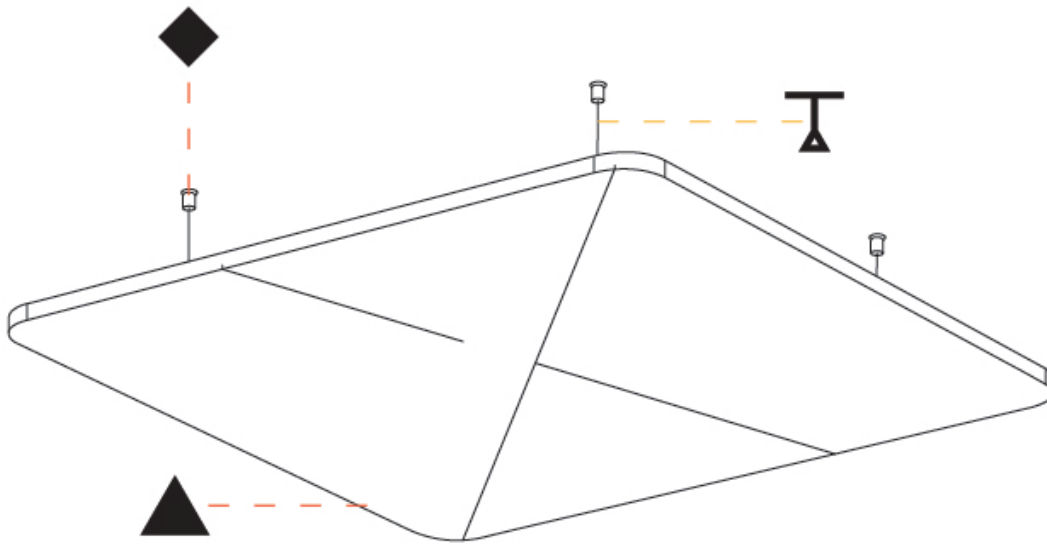

QUANTUM ACOUSTIC LIGHT PANEL SUSPENSION

A300740-

PROJECT	_____
TYPE	_____
SPECIFIER	_____
QUANTITY	_____
DATE	_____

A